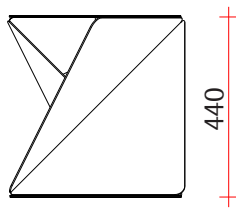

TRIFOLD table

Specification Sheet

designed by Max Hauser, 2014

www.trifoldtable.com
info@trifoldtable.com

silver