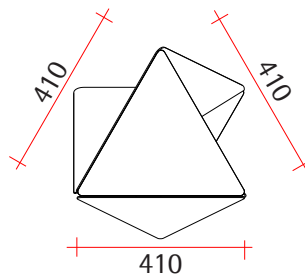

TRIFOLD table

Specification Sheet

designed by Max Hauser, 2014

www.trifoldtable.com
info@trifoldtable.com

The table is available in brushed anodised finish and is suitable for indoor and outdoor use.