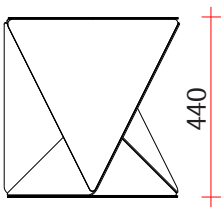

TRIFOLD table

Specification Sheet

designed by Max Hauser, 2014

www.trifoldtable.com
info@trifoldtable.com

silver